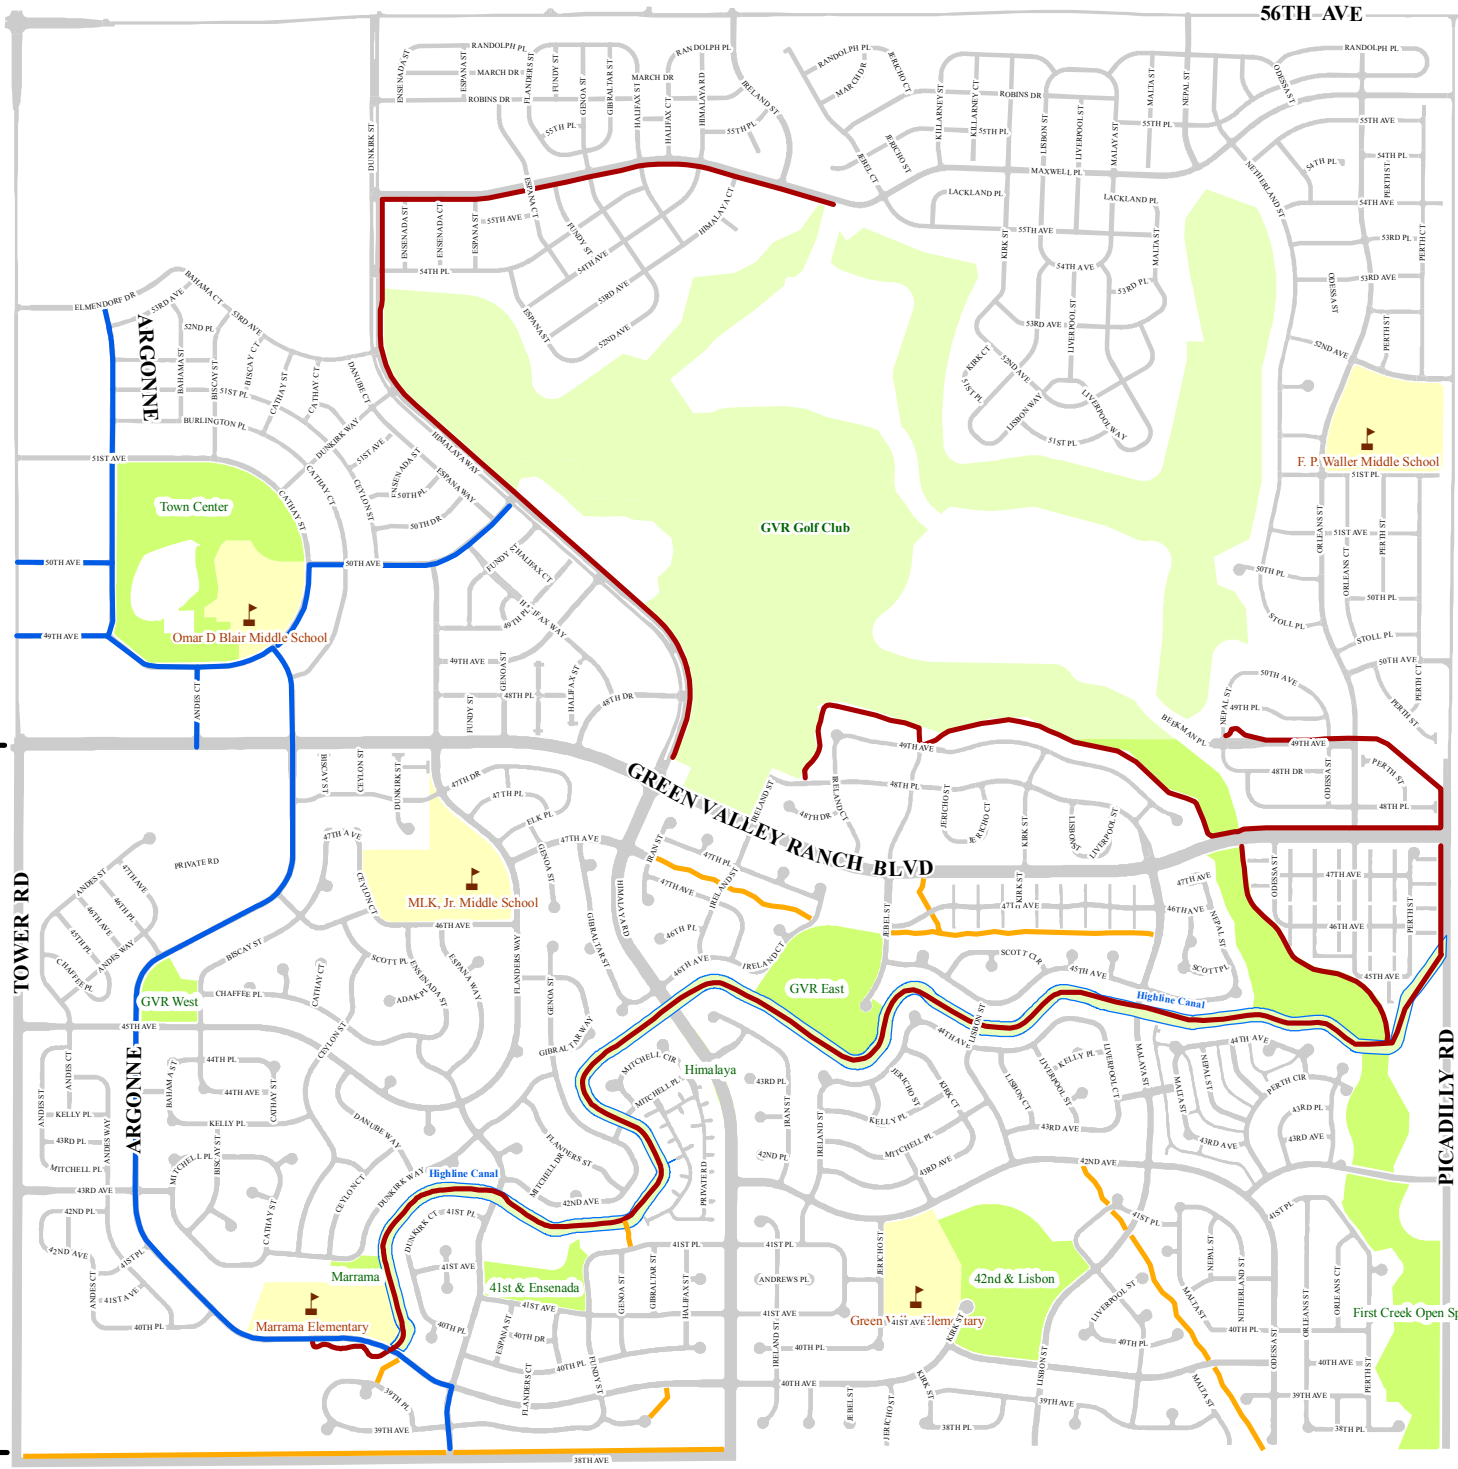

Bike Routes in the Green Valley Ranch Area

-  OFF-Street
-  ON-Street
-  Unofficial
-  Schools
-  Parks
-  Golf Course
-  Highline Canal
-  To Pena Blvd.

Disclaimer: GVR Metropolitan District shall not be liable for damages of any kind arising out of the use of this map. The information provided is without warranty of any kind. This is not a legal document.

Map Printed November, 2009
 © GVR Metropolitan District