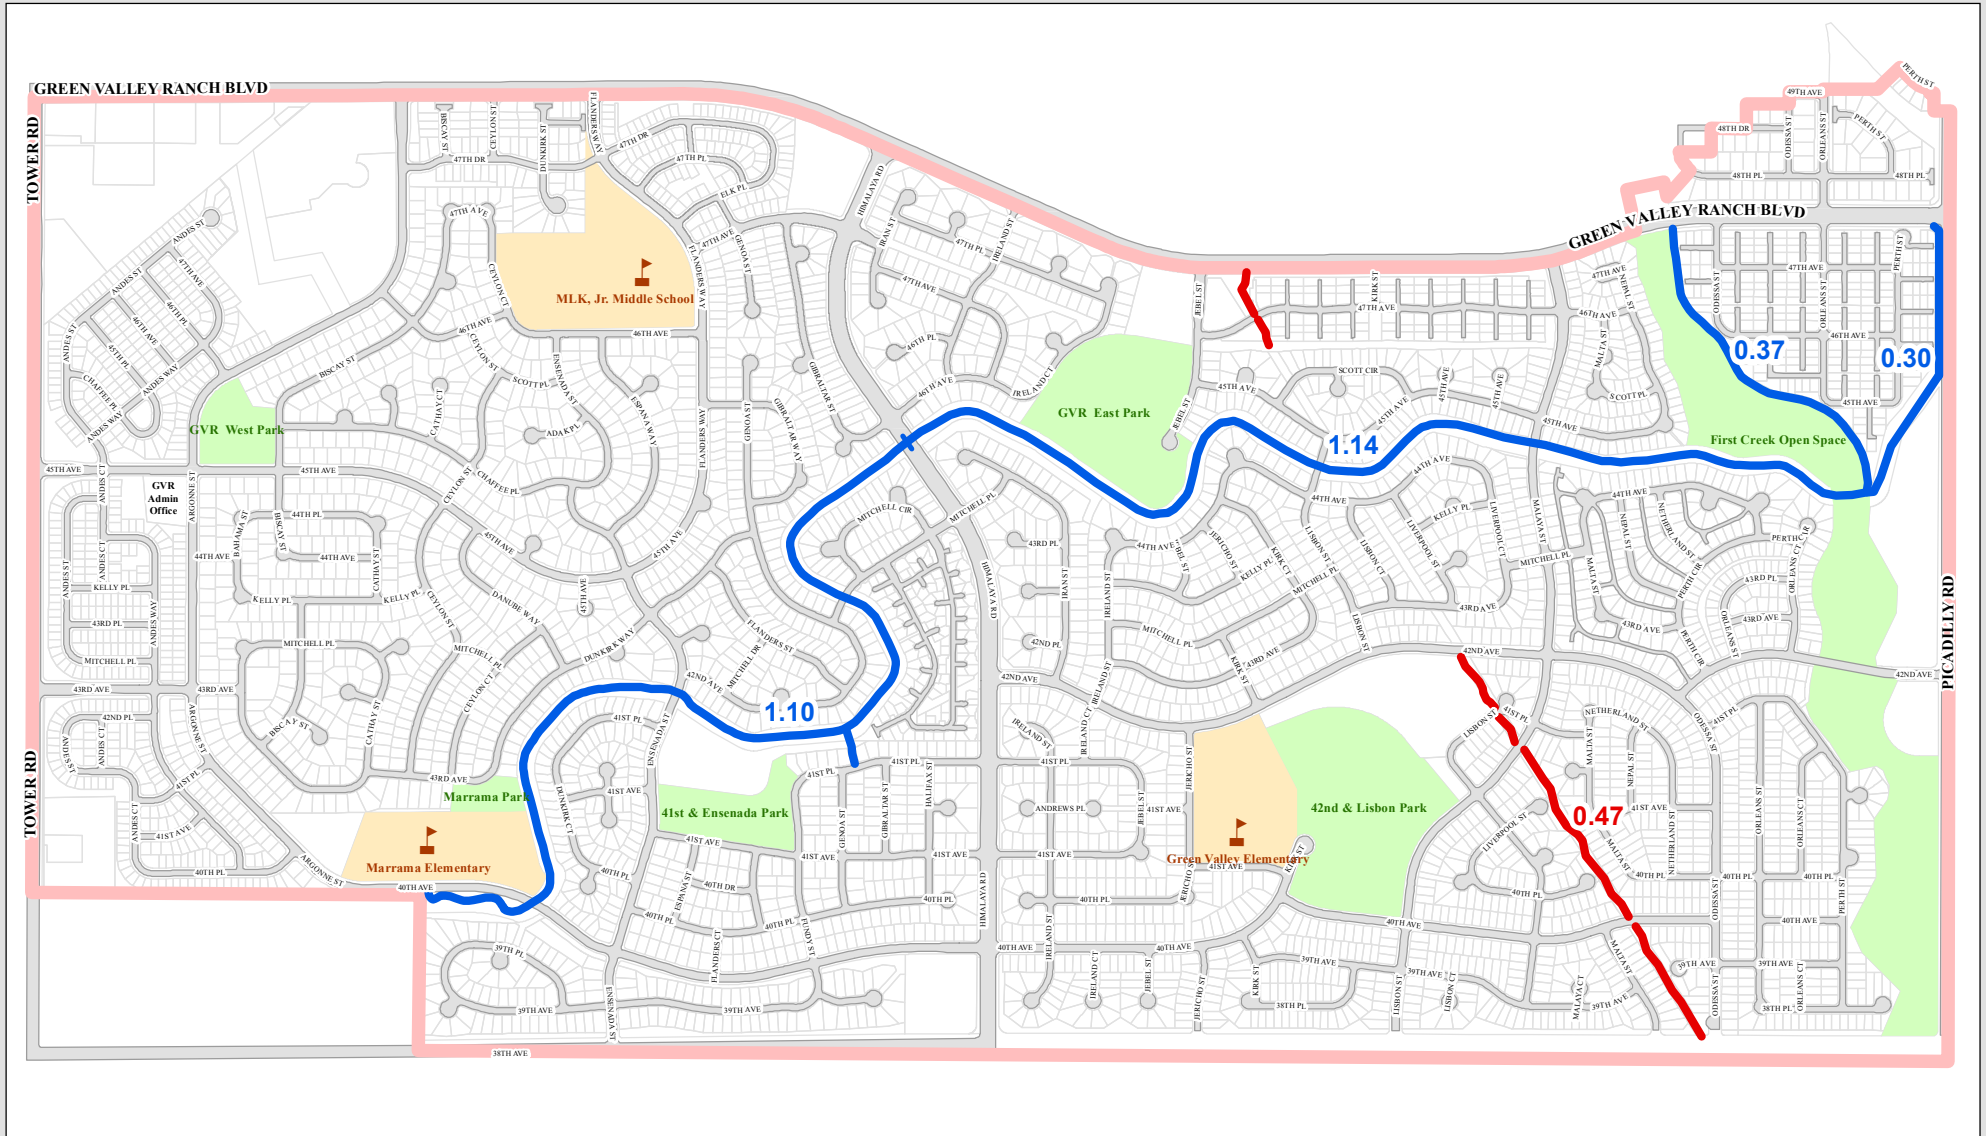

GVR Metropolitan District - Highline Canal and GasLine Easement Trails

- HighLine Canal Trail
- GasLine Easement Trail
- GVR Boundary

0 0.25

Miles

Map Printed in October, 2010
© GVR Metropolitan District